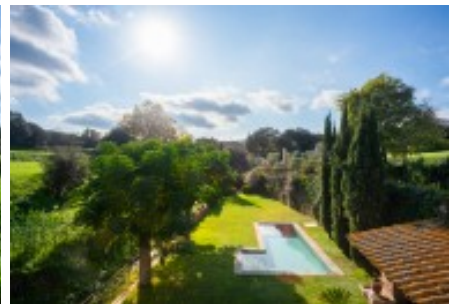

Masies Empordà

Masies Empordà

+34 972 620 112 +34 606 213 800 +34 619 075 119
info@masiesemporda.com - www.masiesemporda.com