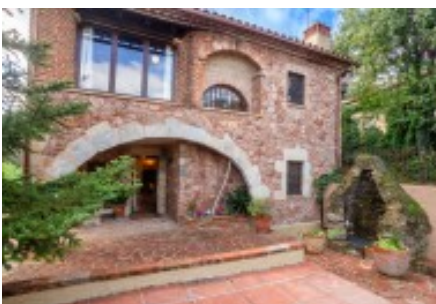

Masies Empordà

municipal water network, gas-oil heating.

10 km from Calella de Palafrugell. Beaches.

[Ver más información sobre esta propiedad en nuestra página web](#)

Masies Empordà

+34 972 620 112 +34 606 213 800 +34 619 075 119
info@masiesemporda.com - www.masiesemporda.com