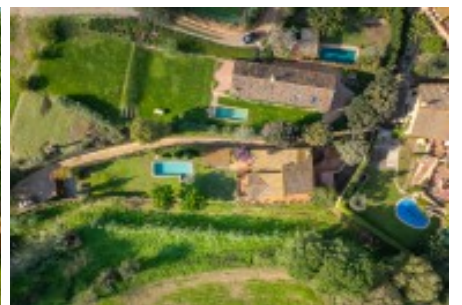

Masies Empordà

municipal water network, gas-oil heating.

10 km from Calella de Palafrugell. Beaches.

[Ver más información sobre esta propiedad en nuestra página web](#)

Masies Empordà

+34 972 620 112 +34 606 213 800 +34 619 075 119
info@masiesemporda.com - www.masiesemporda.com