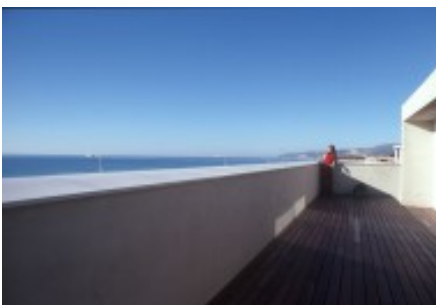

Masies Empordà

Masies Empordà

+34 972 620 112 +34 606 213 800 +34 619 075 119
info@masiesemporda.com - www.masiesemporda.com