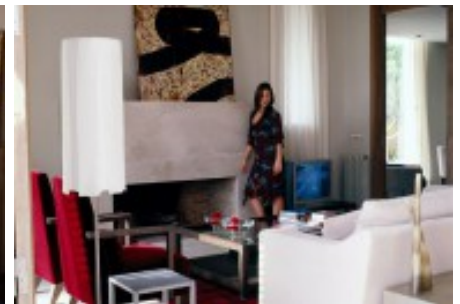

Masies Empordà

Masies Empordà

+34 972 620 112 +34 606 213 800 +34 619 075 119
info@masiesemporda.com - www.masiesemporda.com