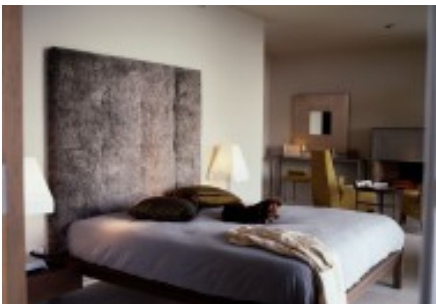

Masies Empordà

Masies Empordà

+34 972 620 112 +34 606 213 800 +34 619 075 119
info@masiesemporda.com - www.masiesemporda.com