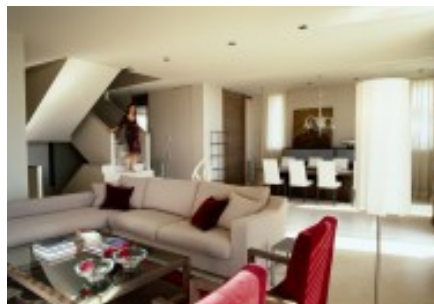

Masies Empordà

Masies Empordà

+34 972 620 112 +34 606 213 800 +34 619 075 119
info@masiesemporda.com - www.masiesemporda.com