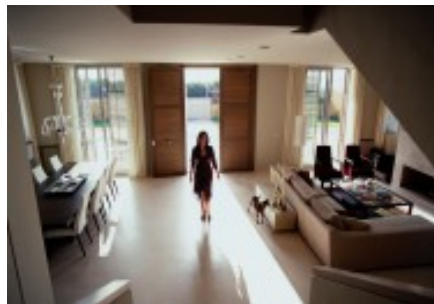

Masies Empordà

Masies Empordà

+34 972 620 112 +34 606 213 800 +34 619 075 119
info@masiesemporda.com - www.masiesemporda.com