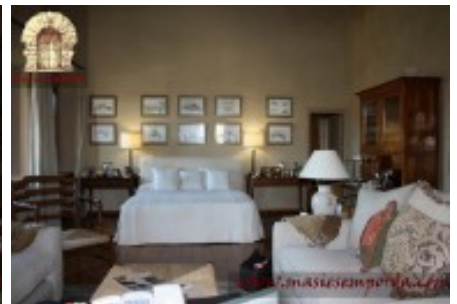

Masies Empordà

Masies Empordà

+34 972 620 112 +34 606 213 800 +34 619 075 119
info@masiesemporda.com - www.masiesemporda.com