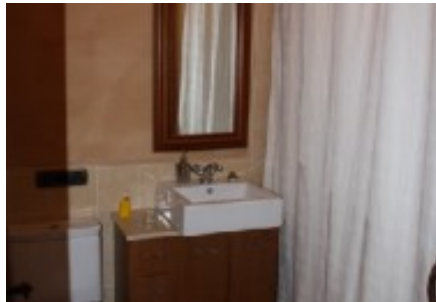

Masies Empordà

Masies Empordà

+34 972 620 112 +34 606 213 800 +34 619 075 119
info@masiesemporda.com - www.masiesemporda.com