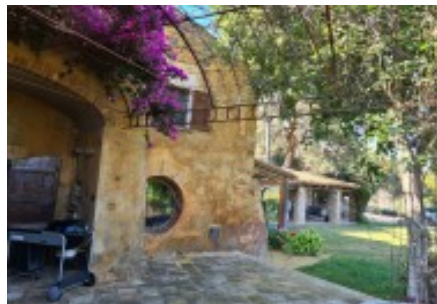

Masies Empordà

Masies Empordà

+34 972 620 112 +34 606 213 800 +34 619 075 119
info@masiesemporda.com - www.masiesemporda.com