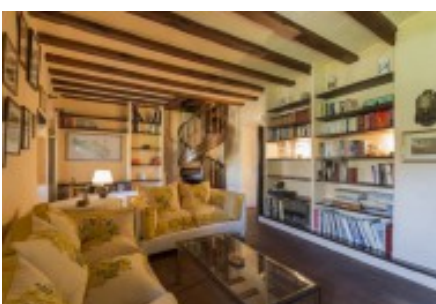

Masies Empordà

Masies Empordà

+34 972 620 112 +34 606 213 800 +34 619 075 119
info@masiesemporda.com - www.masiesemporda.com