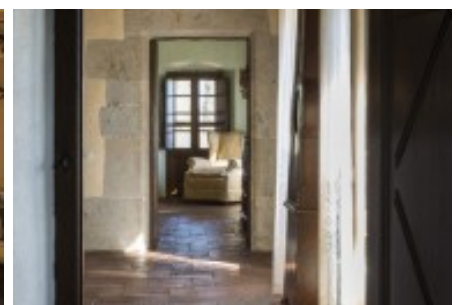

Masies Empordà

Masies Empordà

+34 972 620 112 +34 606 213 800 +34 619 075 119
info@masiesemporda.com - www.masiesemporda.com