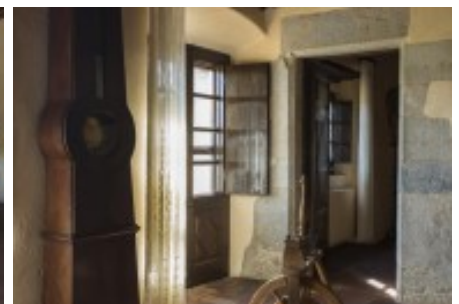

Masies Empordà

Masies Empordà

+34 972 620 112 +34 606 213 800 +34 619 075 119
info@masiesemporda.com - www.masiesemporda.com