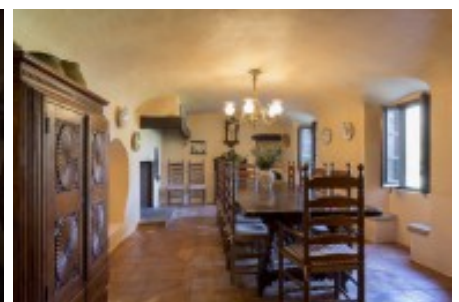

Masies Empordà

Masies Empordà

+34 972 620 112 +34 606 213 800 +34 619 075 119
info@masiesemporda.com - www.masiesemporda.com