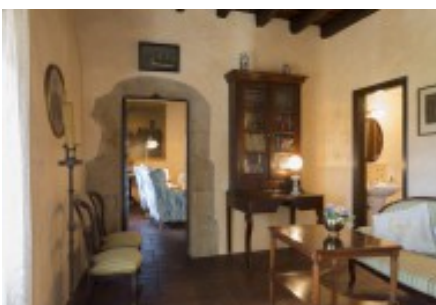

Masies Empordà

Masies Empordà

+34 972 620 112 +34 606 213 800 +34 619 075 119
info@masiesemporda.com - www.masiesemporda.com