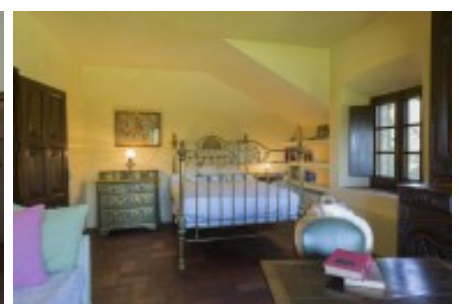

Masies Empordà

Masies Empordà

+34 972 620 112 +34 606 213 800 +34 619 075 119
info@masiesemporda.com - www.masiesemporda.com