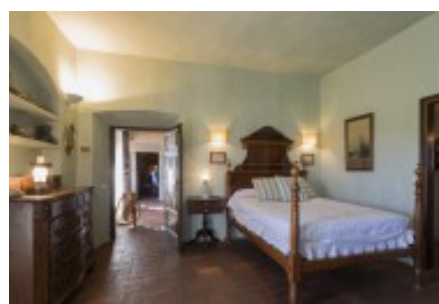

Masies Empordà

Masies Empordà

+34 972 620 112 +34 606 213 800 +34 619 075 119
info@masiesemporda.com - www.masiesemporda.com