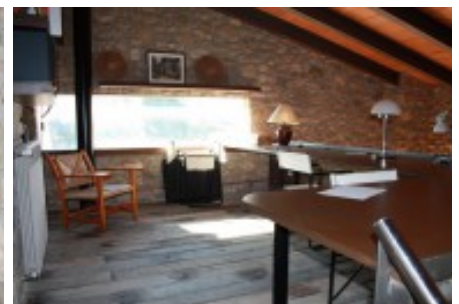

Masies Empordà

Masies Empordà

+34 972 620 112 +34 606 213 800 +34 619 075 119
info@masiesemporda.com - www.masiesemporda.com