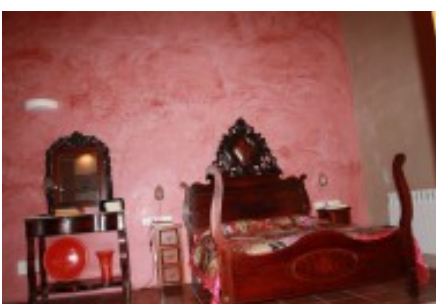

Masies Empordà

Masies Empordà

+34 972 620 112 +34 606 213 800 +34 619 075 119
info@masiesemporda.com - www.masiesemporda.com