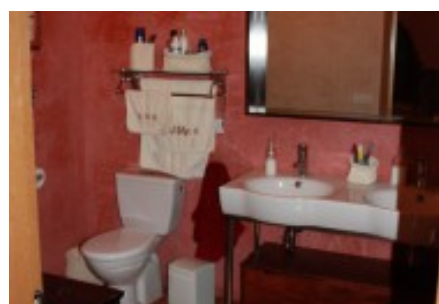

Masies Empordà

Masies Empordà

+34 972 620 112 +34 606 213 800 +34 619 075 119
info@masiesemporda.com - www.masiesemporda.com