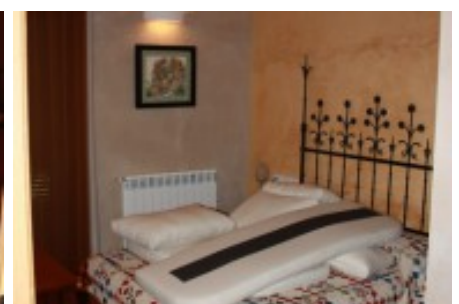

Masies Empordà

Masies Empordà

+34 972 620 112 +34 606 213 800 +34 619 075 119
info@masiesemporda.com - www.masiesemporda.com