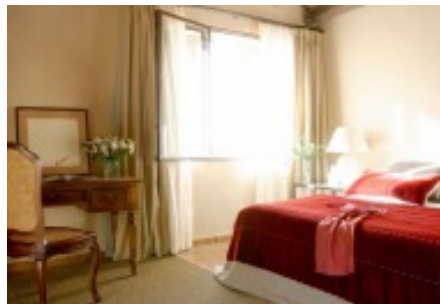

Masies Empordà

Masies Empordà

+34 972 620 112 +34 606 213 800 +34 619 075 119
info@masiesemporda.com - www.masiesemporda.com