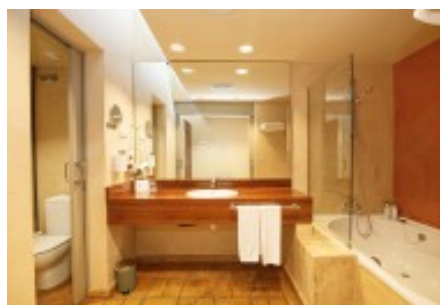

Masies Empordà

Masies Empordà

+34 972 620 112 +34 606 213 800 +34 619 075 119
info@masiesemporda.com - www.masiesemporda.com