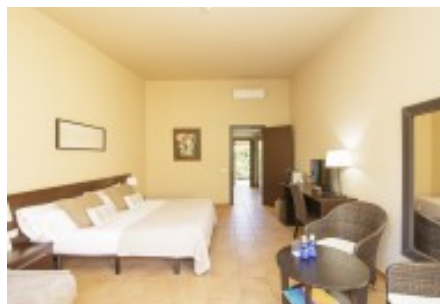

Masies Empordà

Masies Empordà

+34 972 620 112 +34 606 213 800 +34 619 075 119
info@masiesemporda.com - www.masiesemporda.com