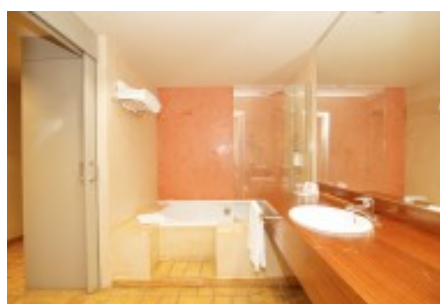

Masies Empordà

Masies Empordà

+34 972 620 112 +34 606 213 800 +34 619 075 119
info@masiesemporda.com - www.masiesemporda.com