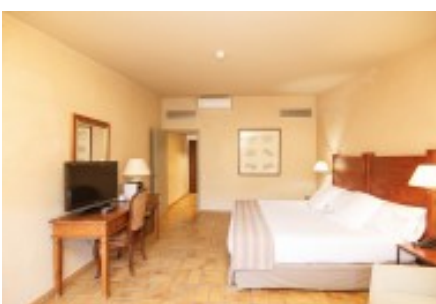

Masies Empordà

Masies Empordà

+34 972 620 112 +34 606 213 800 +34 619 075 119
info@masiesemporda.com - www.masiesemporda.com