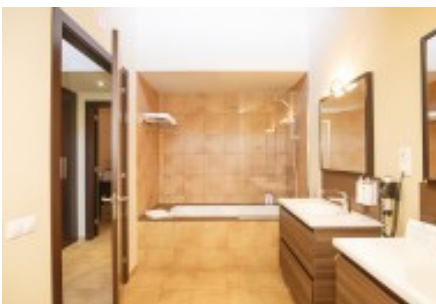

Masies Empordà

Masies Empordà

+34 972 620 112 +34 606 213 800 +34 619 075 119
info@masiesemporda.com - www.masiesemporda.com