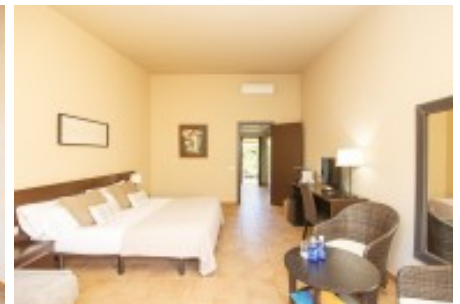

Masies Empordà

Masies Empordà

+34 972 620 112 +34 606 213 800 +34 619 075 119
info@masiesemporda.com - www.masiesemporda.com