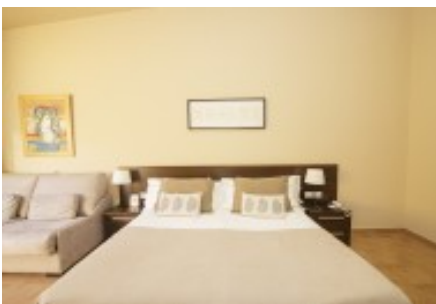

Masies Empordà

Masies Empordà

+34 972 620 112 +34 606 213 800 +34 619 075 119
info@masiesemporda.com - www.masiesemporda.com