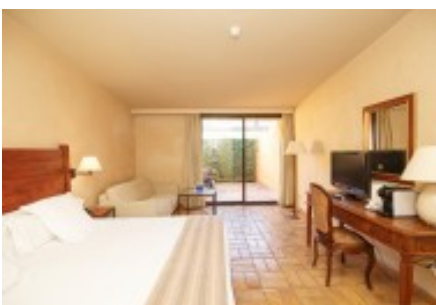

Masies Empordà

Masies Empordà

+34 972 620 112 +34 606 213 800 +34 619 075 119
info@masiesemporda.com - www.masiesemporda.com