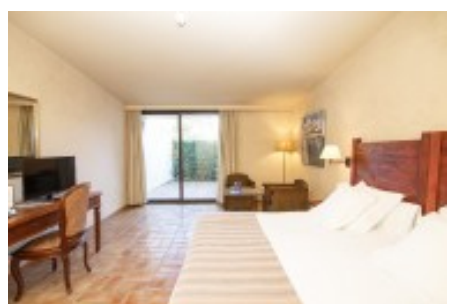

Masies Empordà

Masies Empordà

+34 972 620 112 +34 606 213 800 +34 619 075 119
info@masiesemporda.com - www.masiesemporda.com