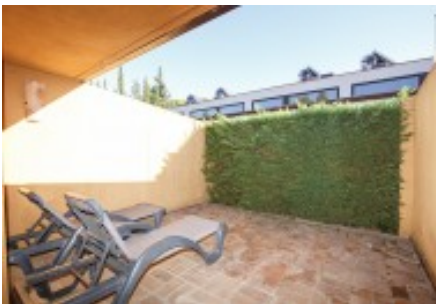

Masies Empordà

Masies Empordà

+34 972 620 112 +34 606 213 800 +34 619 075 119
info@masiesemporda.com - www.masiesemporda.com