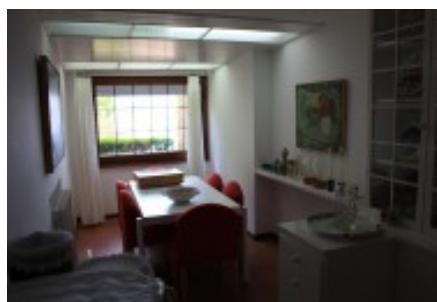

Masies Empordà

Masies Empordà

+34 972 620 112 +34 606 213 800 +34 619 075 119
info@masiesemporda.com - www.masiesemporda.com