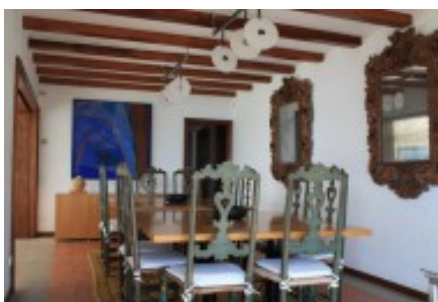

Masies Empordà

Masies Empordà

+34 972 620 112 +34 606 213 800 +34 619 075 119
info@masiesemporda.com - www.masiesemporda.com