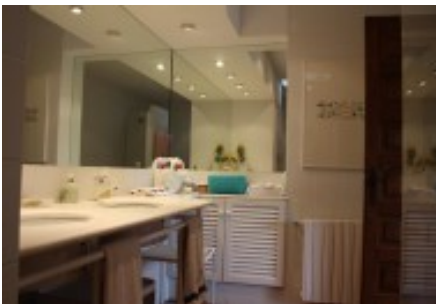

Masies Empordà

Masies Empordà

+34 972 620 112 +34 606 213 800 +34 619 075 119
info@masiesemporda.com - www.masiesemporda.com