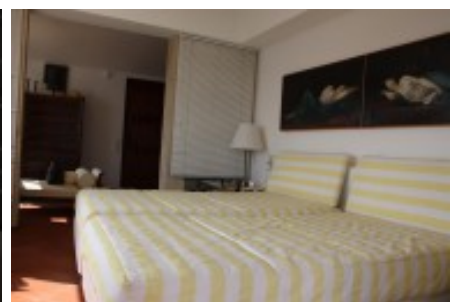

Masies Empordà

Masies Empordà

+34 972 620 112 +34 606 213 800 +34 619 075 119
info@masiesemporda.com - www.masiesemporda.com