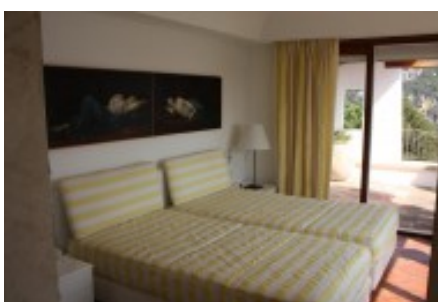

Masies Empordà

Masies Empordà

+34 972 620 112 +34 606 213 800 +34 619 075 119
info@masiesemporda.com - www.masiesemporda.com