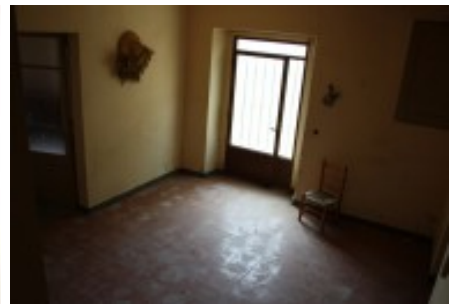

Masies Empordà

Masies Empordà

+34 972 620 112 +34 606 213 800 +34 619 075 119
info@masiesemporda.com - www.masiesemporda.com