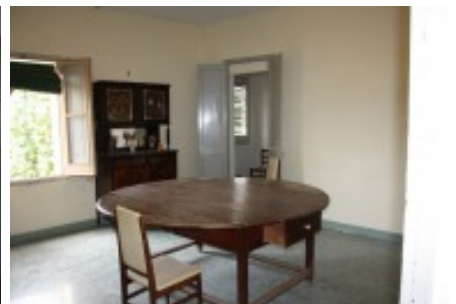

Masies Empordà

Masies Empordà

+34 972 620 112 +34 606 213 800 +34 619 075 119
info@masiesemporda.com - www.masiesemporda.com