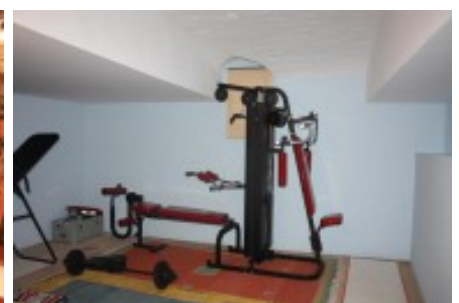

Masies Empordà

Masies Empordà

+34 972 620 112 +34 606 213 800 +34 619 075 119
info@masiesemporda.com - www.masiesemporda.com