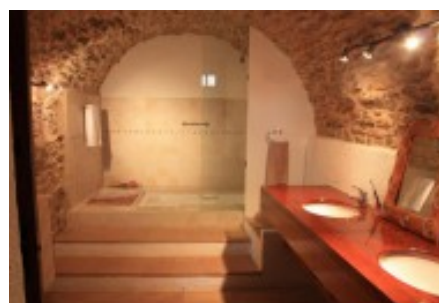

Masies Empordà

Masies Empordà

+34 972 620 112 +34 606 213 800 +34 619 075 119
info@masiesemporda.com - www.masiesemporda.com