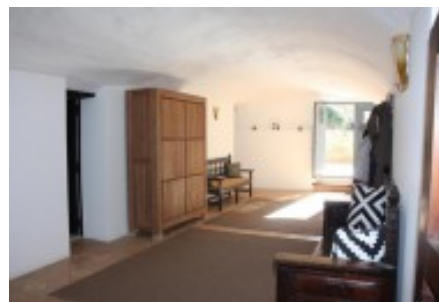

Masies Empordà

Masies Empordà

+34 972 620 112 +34 606 213 800 +34 619 075 119
info@masiesemporda.com - www.masiesemporda.com