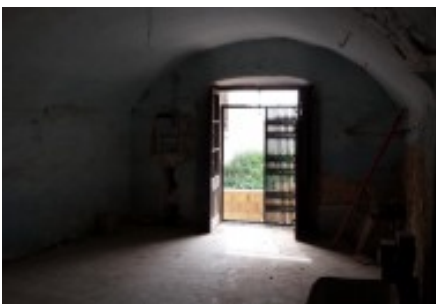

Masies Empordà

Masies Empordà

+34 972 620 112 +34 606 213 800 +34 619 075 119
info@masiesemporda.com - www.masiesemporda.com