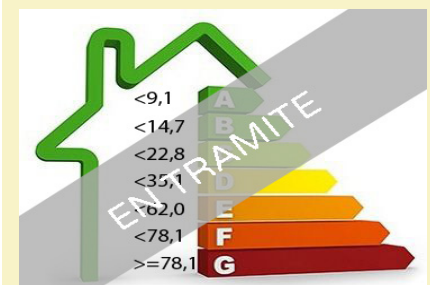

Calificación energética

Masies Empordà

+34 972 620 112 +34 606 213 800 +34 619 075 119
info@masiesemporda.com - www.masiesemporda.com