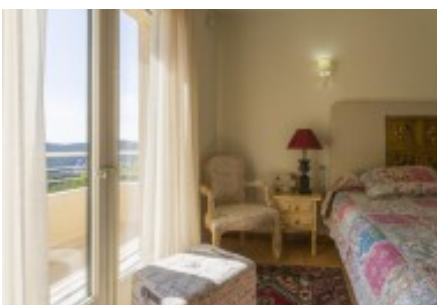

Masies Empordà

Masies Empordà

+34 972 620 112 +34 606 213 800 +34 619 075 119
info@masiesemporda.com - www.masiesemporda.com