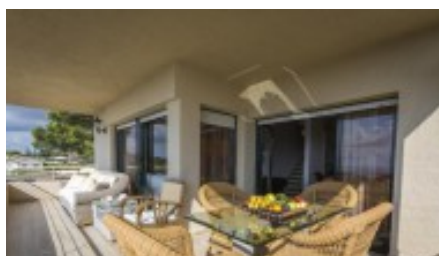

Masies Empordà

[página web](#)

Masies Empordà

+34 972 620 112 +34 606 213 800 +34 619 075 119
info@masiesemporda.com - www.masiesemporda.com