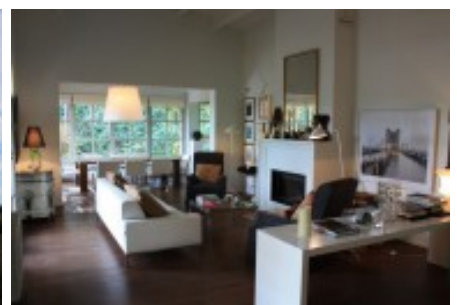

Masies Empordà

Masies Empordà

+34 972 620 112 +34 606 213 800 +34 619 075 119
info@masiesemporda.com - www.masiesemporda.com