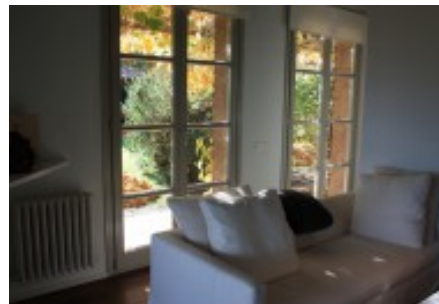

Masies Empordà

Masies Empordà

+34 972 620 112 +34 606 213 800 +34 619 075 119
info@masiesemporda.com - www.masiesemporda.com