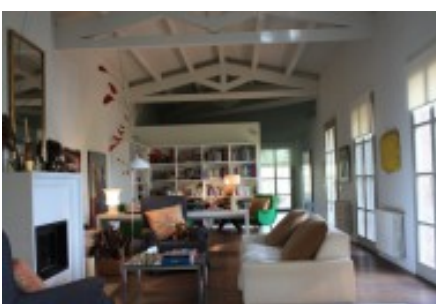

Masies Empordà

Masies Empordà

+34 972 620 112 +34 606 213 800 +34 619 075 119
info@masiesemporda.com - www.masiesemporda.com