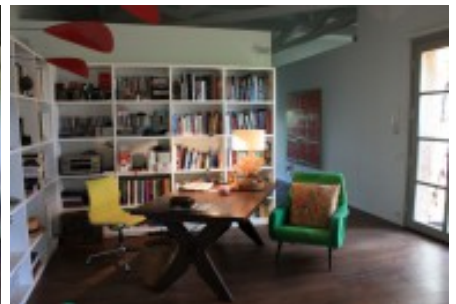

Masies Empordà

Masies Empordà

+34 972 620 112 +34 606 213 800 +34 619 075 119
info@masiesemporda.com - www.masiesemporda.com