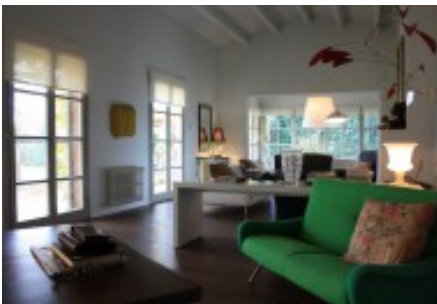

Masies Empordà

Masies Empordà

+34 972 620 112 +34 606 213 800 +34 619 075 119
info@masiesemporda.com - www.masiesemporda.com