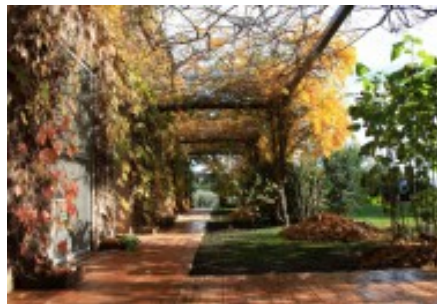

Masies Empordà

Masies Empordà

+34 972 620 112 +34 606 213 800 +34 619 075 119
info@masiesemporda.com - www.masiesemporda.com