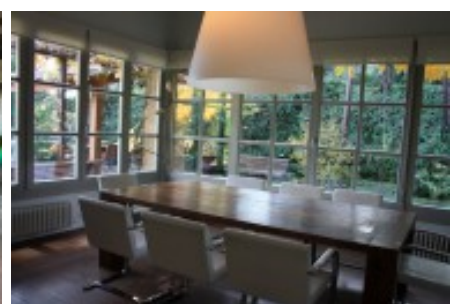

Masies Empordà

Masies Empordà

+34 972 620 112 +34 606 213 800 +34 619 075 119
info@masiesemporda.com - www.masiesemporda.com