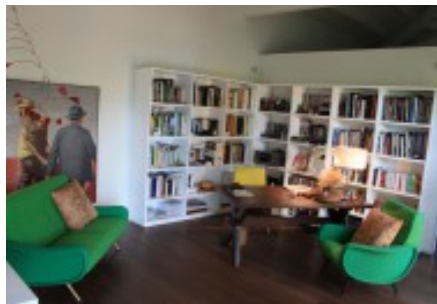

Masies Empordà

Masies Empordà

+34 972 620 112 +34 606 213 800 +34 619 075 119
info@masiesemporda.com - www.masiesemporda.com