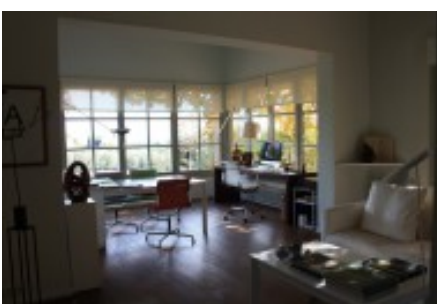

Masies Empordà

Masies Empordà

+34 972 620 112 +34 606 213 800 +34 619 075 119
info@masiesemporda.com - www.masiesemporda.com