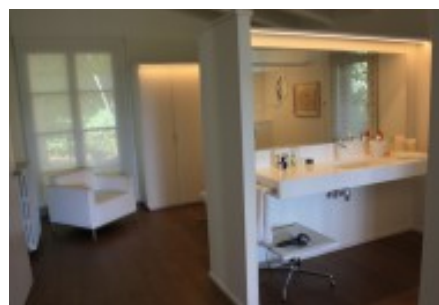

Masies Empordà

Masies Empordà

+34 972 620 112 +34 606 213 800 +34 619 075 119
info@masiesemporda.com - www.masiesemporda.com