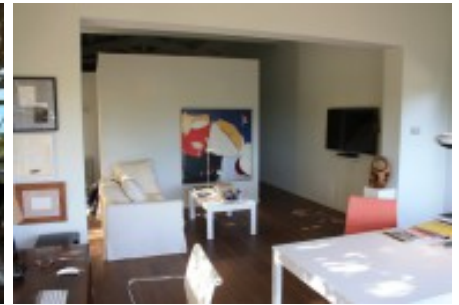

Masies Empordà

Masies Empordà

+34 972 620 112 +34 606 213 800 +34 619 075 119
info@masiesemporda.com - www.masiesemporda.com