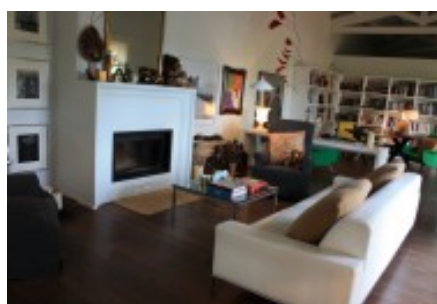

Masies Empordà

Masies Empordà

+34 972 620 112 +34 606 213 800 +34 619 075 119
info@masiesemporda.com - www.masiesemporda.com