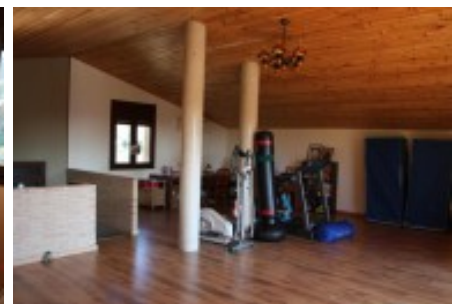

Masies Empordà

Masies Empordà

+34 972 620 112 +34 606 213 800 +34 619 075 119
info@masiesemporda.com - www.masiesemporda.com