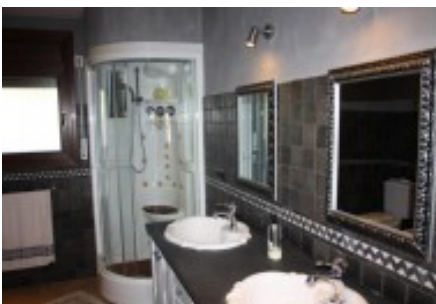

Masies Empordà

Masies Empordà

+34 972 620 112 +34 606 213 800 +34 619 075 119
info@masiesemporda.com - www.masiesemporda.com