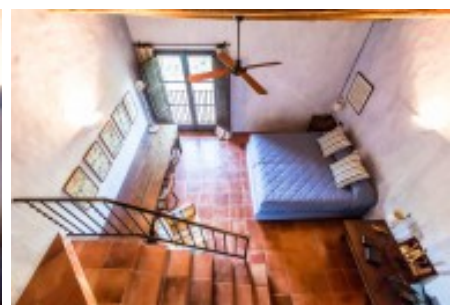

Masies Empordà

Masies Empordà

+34 972 620 112 +34 606 213 800 +34 619 075 119
info@masiesemporda.com - www.masiesemporda.com