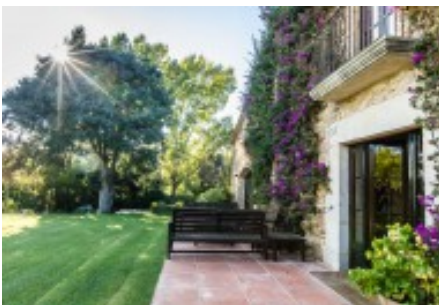

Masies Empordà

Masies Empordà

+34 972 620 112 +34 606 213 800 +34 619 075 119
info@masiesemporda.com - www.masiesemporda.com