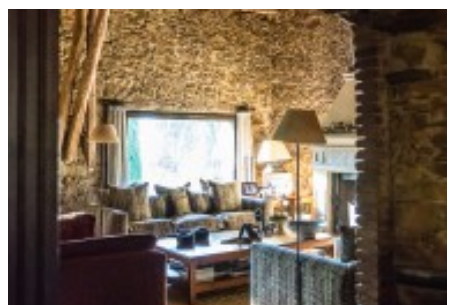

Masies Empordà

Masies Empordà

+34 972 620 112 +34 606 213 800 +34 619 075 119
info@masiesemporda.com - www.masiesemporda.com