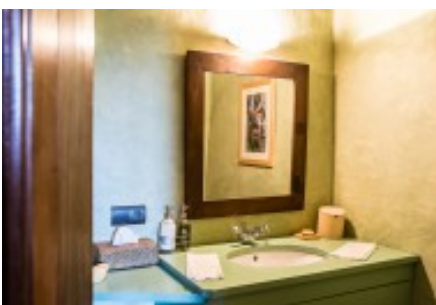

Masies Empordà

Masies Empordà

+34 972 620 112 +34 606 213 800 +34 619 075 119
info@masiesemporda.com - www.masiesemporda.com