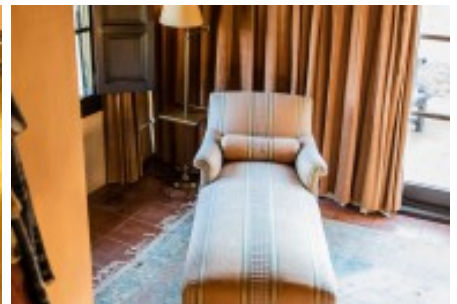

Masies Empordà

Masies Empordà

+34 972 620 112 +34 606 213 800 +34 619 075 119
info@masiesemporda.com - www.masiesemporda.com