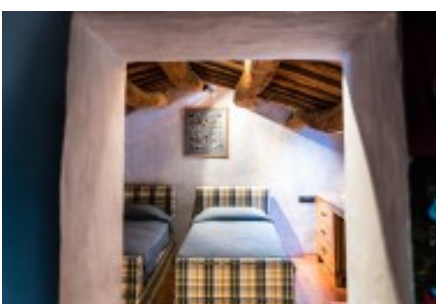

Masies Empordà

Masies Empordà

+34 972 620 112 +34 606 213 800 +34 619 075 119
info@masiesemporda.com - www.masiesemporda.com