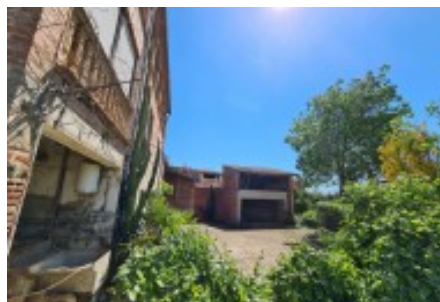

Masies Empordà

Property of easy and as access.

[Ver más información sobre esta propiedad en nuestra página web](#)

Masies Empordà

+34 972 620 112 +34 606 213 800 +34 619 075 119
info@masiesemporda.com - www.masiesemporda.com