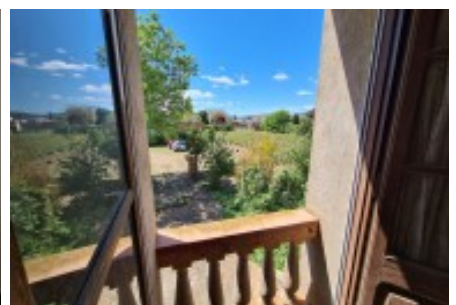

Masies Empordà

Masies Empordà

+34 972 620 112 +34 606 213 800 +34 619 075 119
info@masiesemporda.com - www.masiesemporda.com