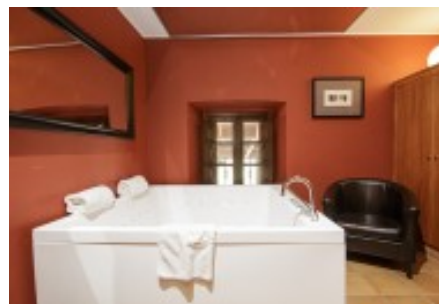

Masies Empordà

Masies Empordà

+34 972 620 112 +34 606 213 800 +34 619 075 119
info@masiesemporda.com - www.masiesemporda.com