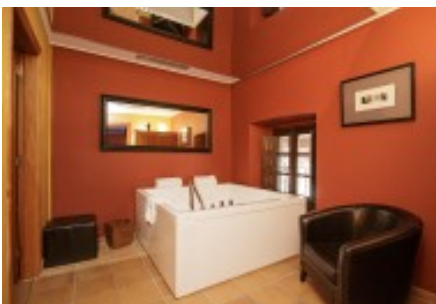

Masies Empordà

Masies Empordà

+34 972 620 112 +34 606 213 800 +34 619 075 119
info@masiesemporda.com - www.masiesemporda.com