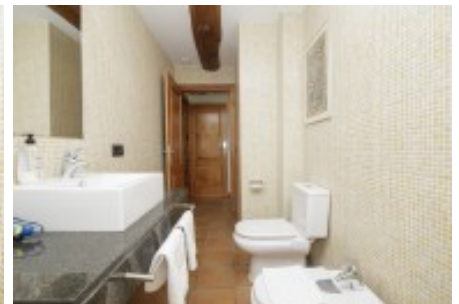

Masies Empordà

Masies Empordà

+34 972 620 112 +34 606 213 800 +34 619 075 119
info@masiesemporda.com - www.masiesemporda.com