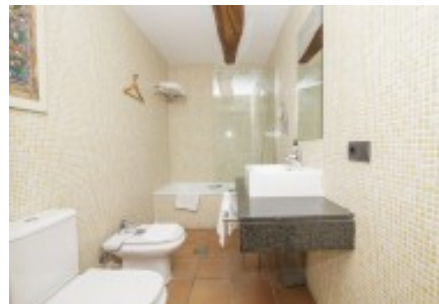

Masies Empordà

Masies Empordà

+34 972 620 112 +34 606 213 800 +34 619 075 119
info@masiesemporda.com - www.masiesemporda.com