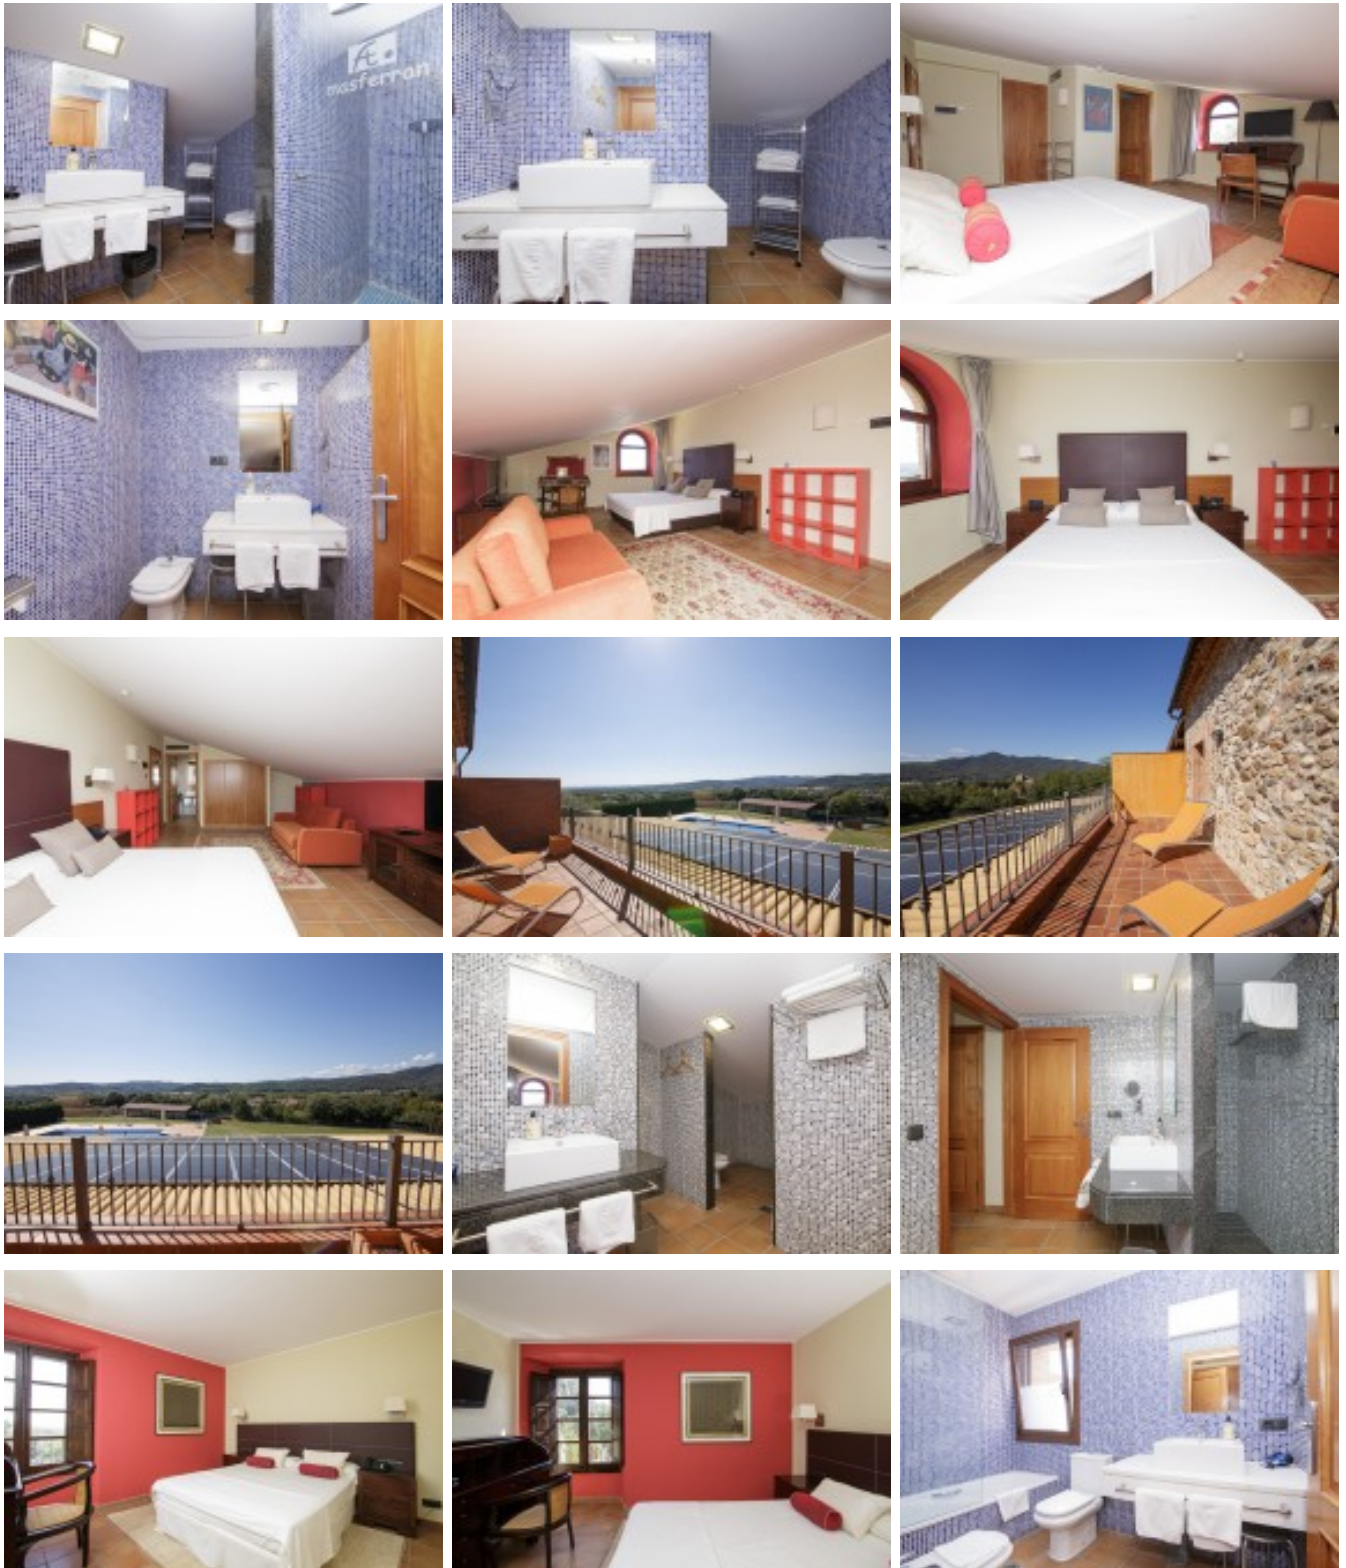

Masies Empordà

Masies Empordà

+34 972 620 112 +34 606 213 800 +34 619 075 119
info@masiesemporda.com - www.masiesemporda.com