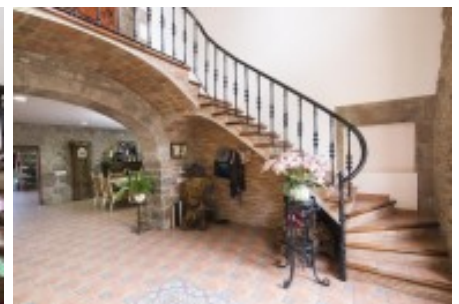

Masies Empordà

Masies Empordà

+34 972 620 112 +34 606 213 800 +34 619 075 119
info@masiesemporda.com - www.masiesemporda.com