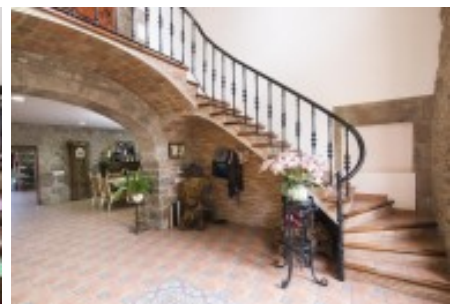

Masies Empordà

Masies Empordà

+34 972 620 112 +34 606 213 800 +34 619 075 119
info@masiesemporda.com - www.masiesemporda.com