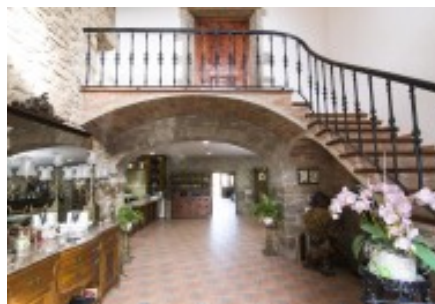

Masies Empordà

Masies Empordà

+34 972 620 112 +34 606 213 800 +34 619 075 119
info@masiesemporda.com - www.masiesemporda.com