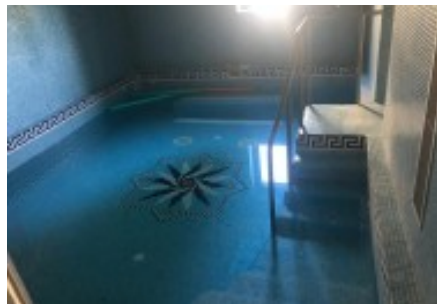

Masies Empordà

Masies Empordà

+34 972 620 112 +34 606 213 800 +34 619 075 119
info@masiesemporda.com - www.masiesemporda.com