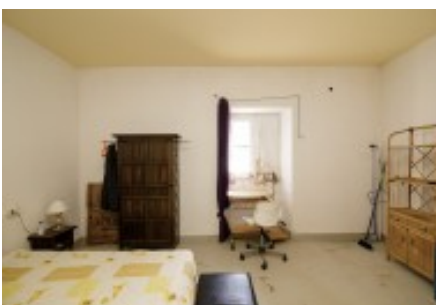

Masies Empordà

Masies Empordà

+34 972 620 112 +34 606 213 800 +34 619 075 119
info@masiesemporda.com - www.masiesemporda.com