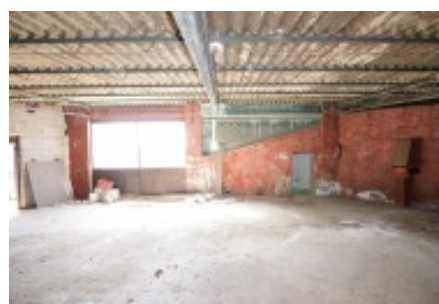

Masies Empordà

Masies Empordà

+34 972 620 112 +34 606 213 800 +34 619 075 119
info@masiesemporda.com - www.masiesemporda.com