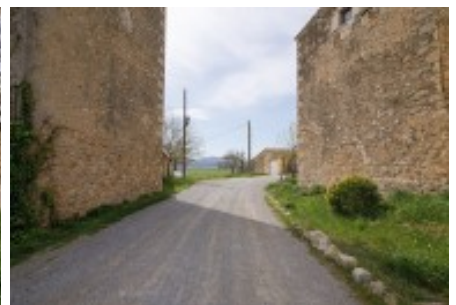

Masies Empordà

Masies Empordà

+34 972 620 112 +34 606 213 800 +34 619 075 119
info@masiesemporda.com - www.masiesemporda.com