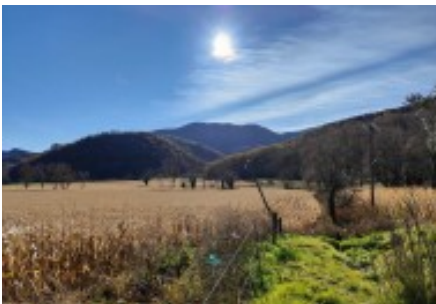

Masies Empordà

Masies Empordà

+34 972 620 112 +34 606 213 800 +34 619 075 119
info@masiesemporda.com - www.masiesemporda.com