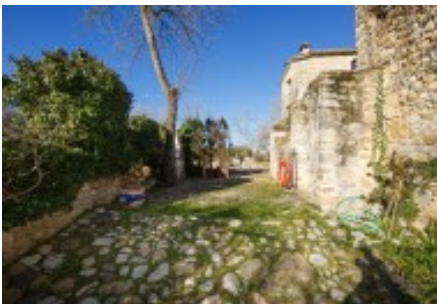

Masies Empordà

Masies Empordà

+34 972 620 112 +34 606 213 800 +34 619 075 119
info@masiesemporda.com - www.masiesemporda.com