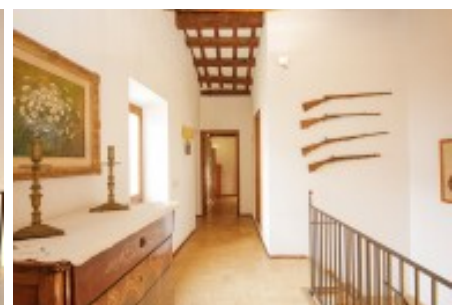

Masies Empordà

Masies Empordà

+34 972 620 112 +34 606 213 800 +34 619 075 119
info@masiesemporda.com - www.masiesemporda.com