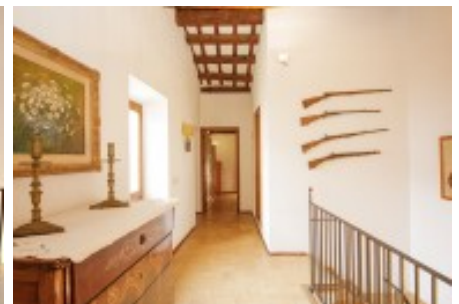

Masies Empordà

Masies Empordà

+34 972 620 112 +34 606 213 800 +34 619 075 119
info@masiesemporda.com - www.masiesemporda.com