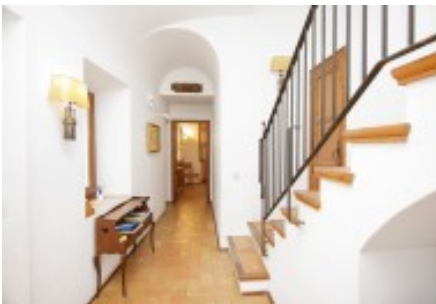

Masies Empordà

Masies Empordà

+34 972 620 112 +34 606 213 800 +34 619 075 119
info@masiesemporda.com - www.masiesemporda.com