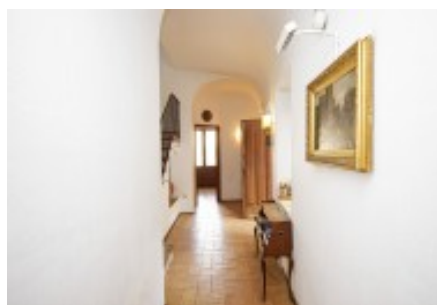

Masies Empordà

Masies Empordà

+34 972 620 112 +34 606 213 800 +34 619 075 119
info@masiesemporda.com - www.masiesemporda.com