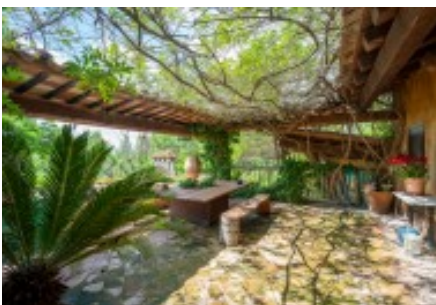

Masies Empordà

Masies Empordà

+34 972 620 112 +34 606 213 800 +34 619 075 119
info@masiesemporda.com - www.masiesemporda.com