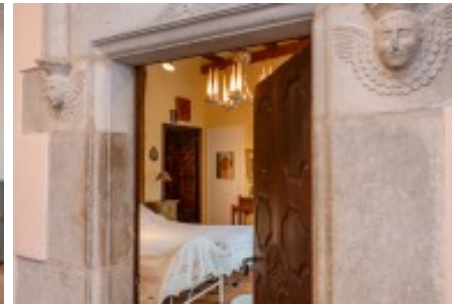

Masies Empordà

Masies Empordà

+34 972 620 112 +34 606 213 800 +34 619 075 119
info@masiesemporda.com - www.masiesemporda.com