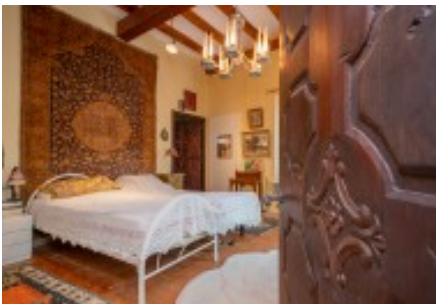

Masies Empordà

Masies Empordà

+34 972 620 112 +34 606 213 800 +34 619 075 119
info@masiesemporda.com - www.masiesemporda.com