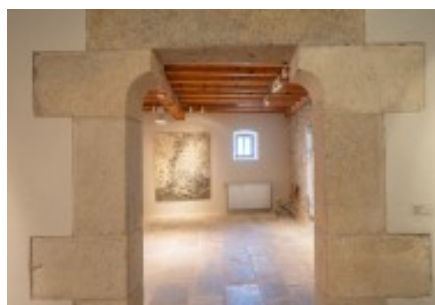

Masies Empordà

Masies Empordà

+34 972 620 112 +34 606 213 800 +34 619 075 119
info@masiesemporda.com - www.masiesemporda.com