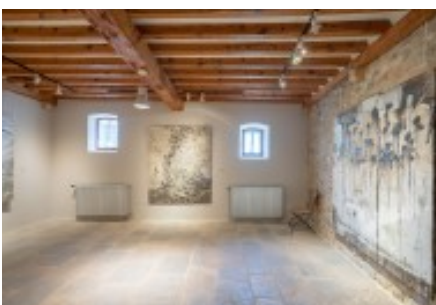

Masies Empordà

Masies Empordà

+34 972 620 112 +34 606 213 800 +34 619 075 119
info@masiesemporda.com - www.masiesemporda.com