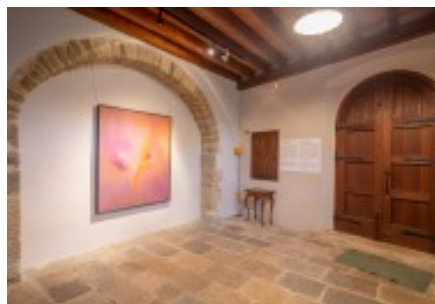

Masies Empordà

Masies Empordà

+34 972 620 112 +34 606 213 800 +34 619 075 119
info@masiesemporda.com - www.masiesemporda.com