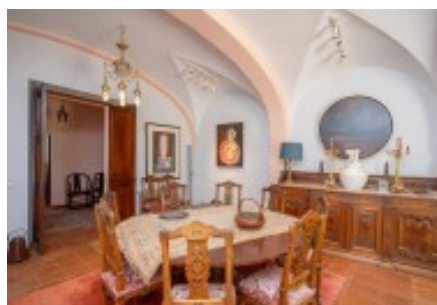

Masies Empordà

Masies Empordà

+34 972 620 112 +34 606 213 800 +34 619 075 119
info@masiesemporda.com - www.masiesemporda.com