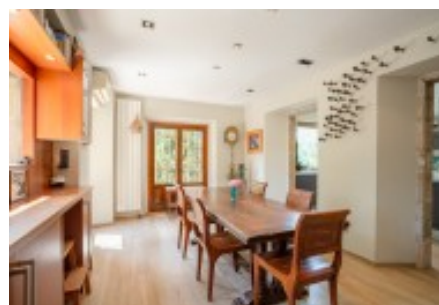

Masies Empordà

Masies Empordà

+34 972 620 112 +34 606 213 800 +34 619 075 119
info@masiesemporda.com - www.masiesemporda.com