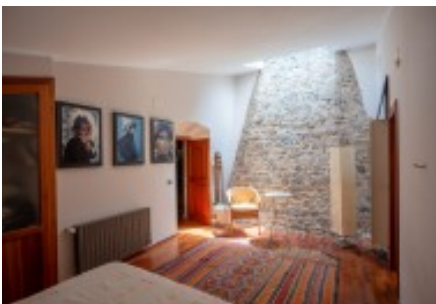

Masies Empordà

Masies Empordà

+34 972 620 112 +34 606 213 800 +34 619 075 119
info@masiesemporda.com - www.masiesemporda.com