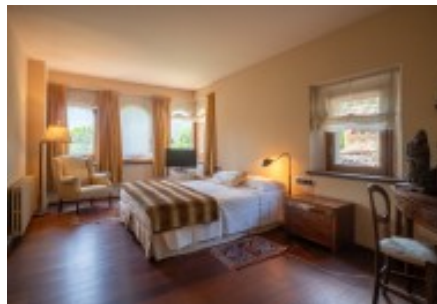

Masies Empordà

Masies Empordà

+34 972 620 112 +34 606 213 800 +34 619 075 119
info@masiesemporda.com - www.masiesemporda.com