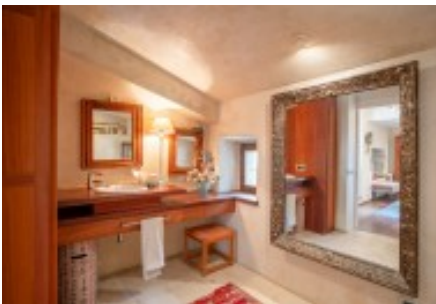

Masies Empordà

Masies Empordà

+34 972 620 112 +34 606 213 800 +34 619 075 119
info@masiesemporda.com - www.masiesemporda.com